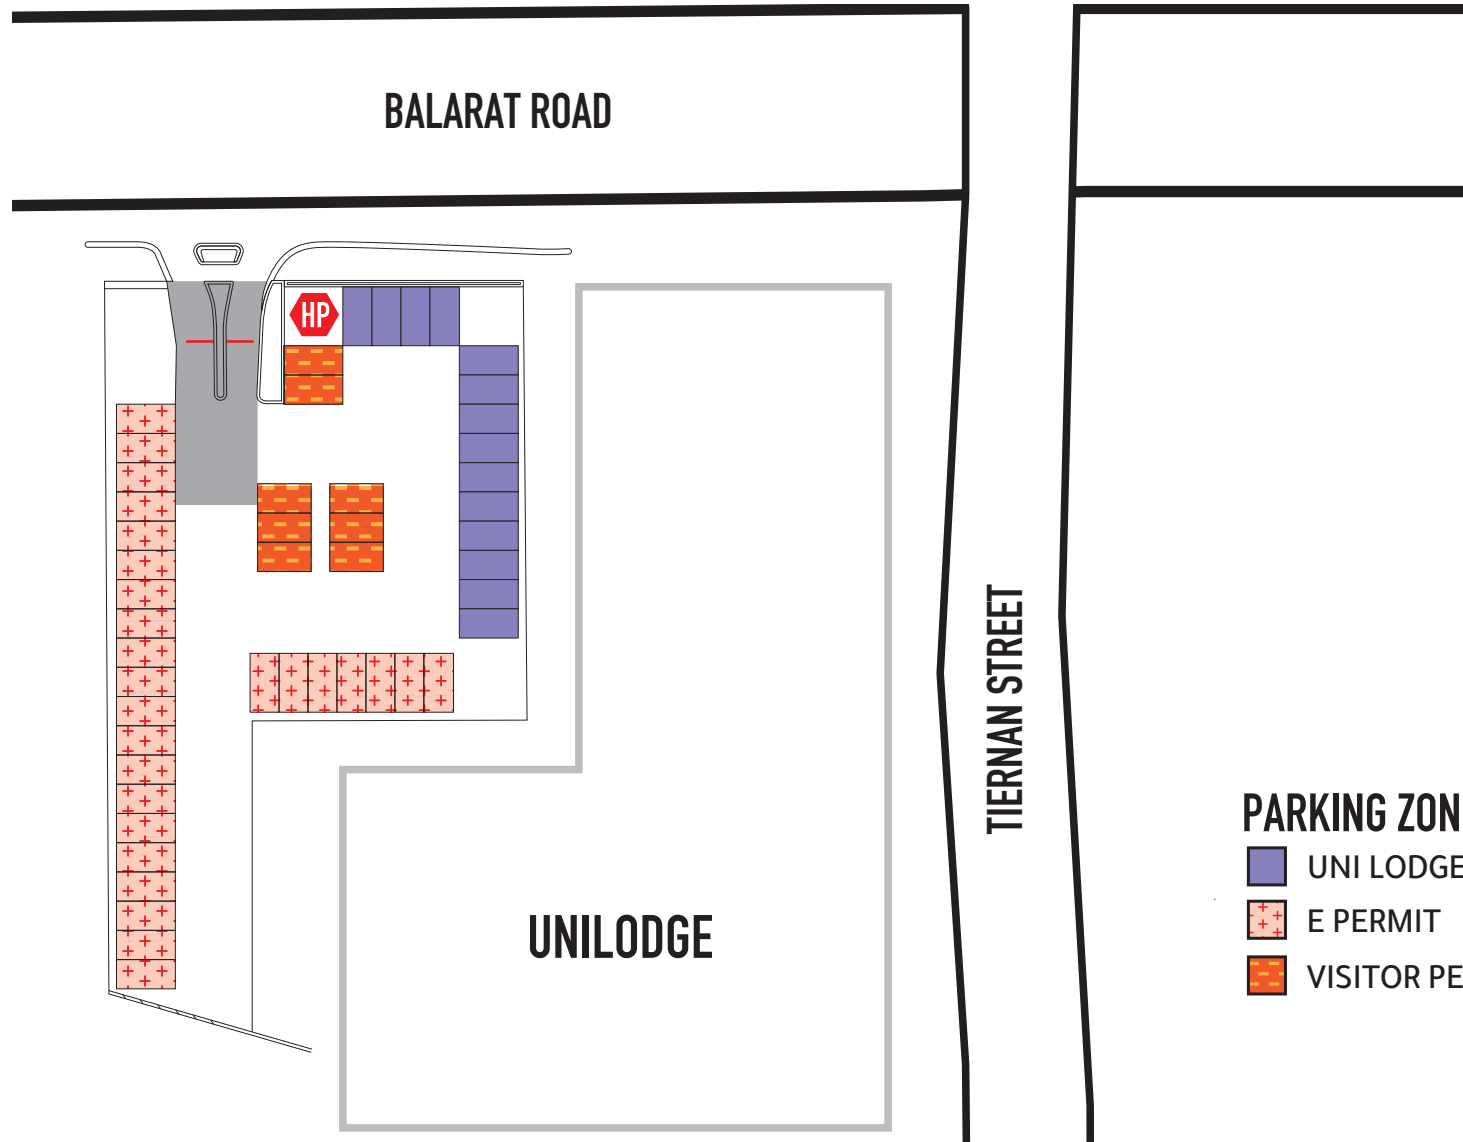

# 105 BALLARAT ROAD PARKING MAP

## LEGEND

- 1** GATE
-  PEDESTRIAN CROSSING
-  CCTV HELP POINTS

**PLEASE NOTE:** COUNCIL TICKET PARKING AVAILABLE ON STREETS SURROUNDING THE CAMPUS

Published August 2023

Parking Area details are correct at time of publishing.